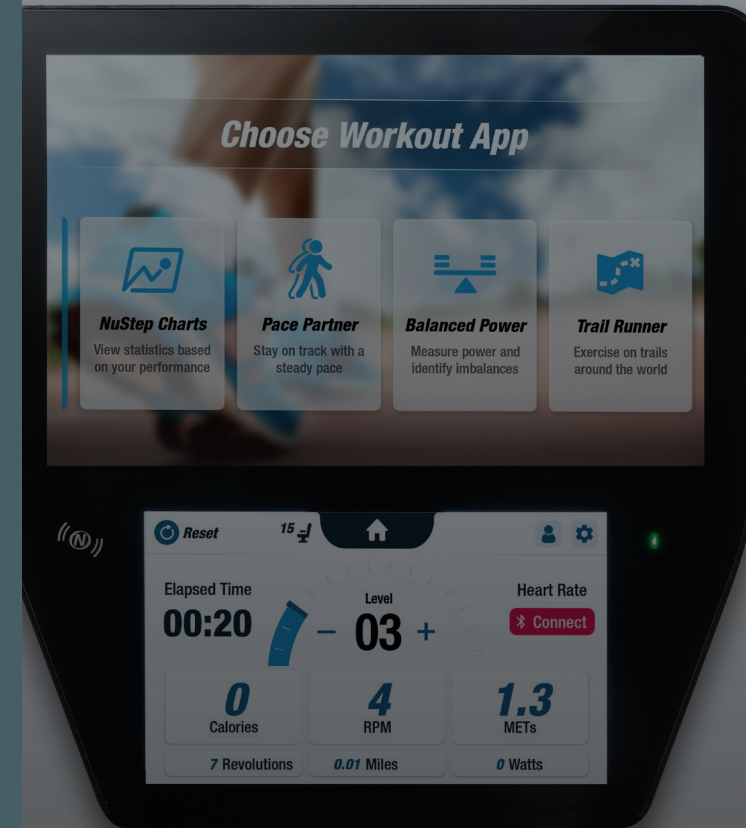

OBJECTIVITY

Repeatable, objective measurements to capture trends.

PORTABILITY

Flexibility to gather, export, and share data through USB export and Mobile App compatibility.

CONNECTIVITY

Heart rate monitoring through Bluetooth® wireless technology integration.

PERSONALIZED

Facilitate individualized experiences.

UNIFORMITY

Consistency across products for uniformity and familiarity.

The Bluetooth® word mark logo is a registered trademark owned by Bluetooth SIG, Inc. and any use of such marks by NuStep, LLC is under license.

WHY CHOOSE NUSTEP?

QUALITY

We manufacture all NuStep products at our headquarters in Plymouth, Michigan to ensure they meet strict quality standards.

SATISFACTION

We back all our products with a 30-day money back guarantee and a 10-year frame, 3-year parts and 1-year labor warranty.

REPUTATION

Our superior products and longevity in the marketplace have earned us a reputation for excellence among professionals in healthcare, senior living and fitness facilities.

SERVICE

Our customer service team—staffed by experienced product specialists—achieves an average 98% satisfaction rating among customers they've assisted.

(800) 322.2209 | (734) 769.3939 | nustep.com

© NuStep® LLC 2022. NuStep is a registered trademark of NuStep, LLC, Plymouth, Michigan. Fam_TF_030322_v1

UNIFORM BY DESIGN

Shared features support easy transitions between products